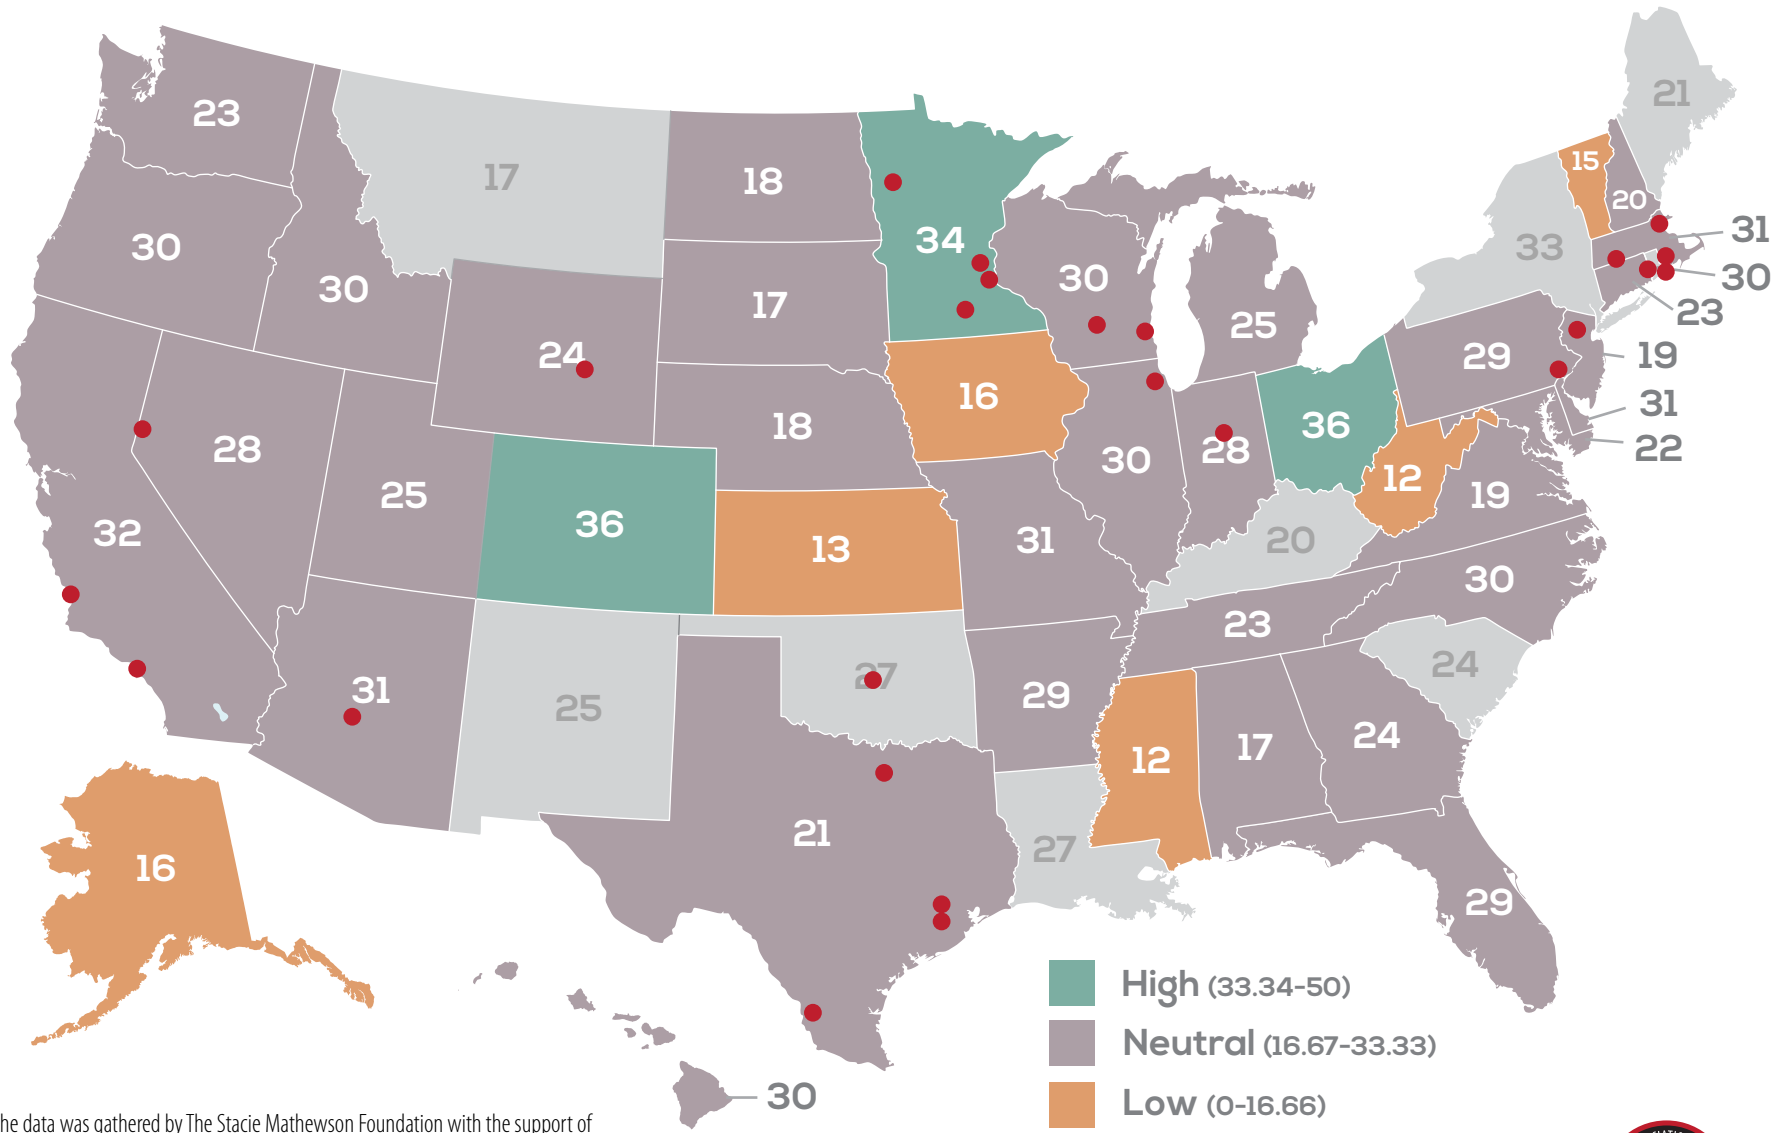

Recovery School Favorability Report

A State-by-State Look at the Favorability for Starting and Sustaining Recovery Schools

The data was gathered by The Stacie Mathewson Foundation with the support of sr4 Partners as part of the 2013 Market Study for Recovery High Schools.

Scores were assigned based on 25 indicators identified during the Market Study. For each indicator a score of 2=High, a score of 1=Neutral and a score of 0=Low resulting in a total possible score of 50.

- High (33.34-50)
- Neutral (16.67-33.33)
- Low (0-16.66)
- Incomplete Data
Certain indicators not yet scored
- Recovery High Schools

Recovery High Schools in Operation in U.S.

As of 09/18/2013

Anchor Learning Academy